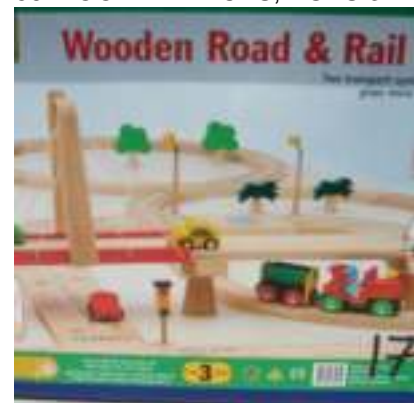

IP15/1 ROCKET TENT
Hire Charge: 1.00
EASY TO ERECT TENT IN THE SHAPE OF A SPACE ROCKET, AGES 3+

IP17/1 BRIO WOODEN ROAD & RAIL SET
Hire Charge: 3.00
56 WOODEN PIECES, AGES 3+

IP18/1 HEALTHY EATING CHEF & FOOD
 Hire Charge: 1.50
 SOFT TOY, AGES 1+