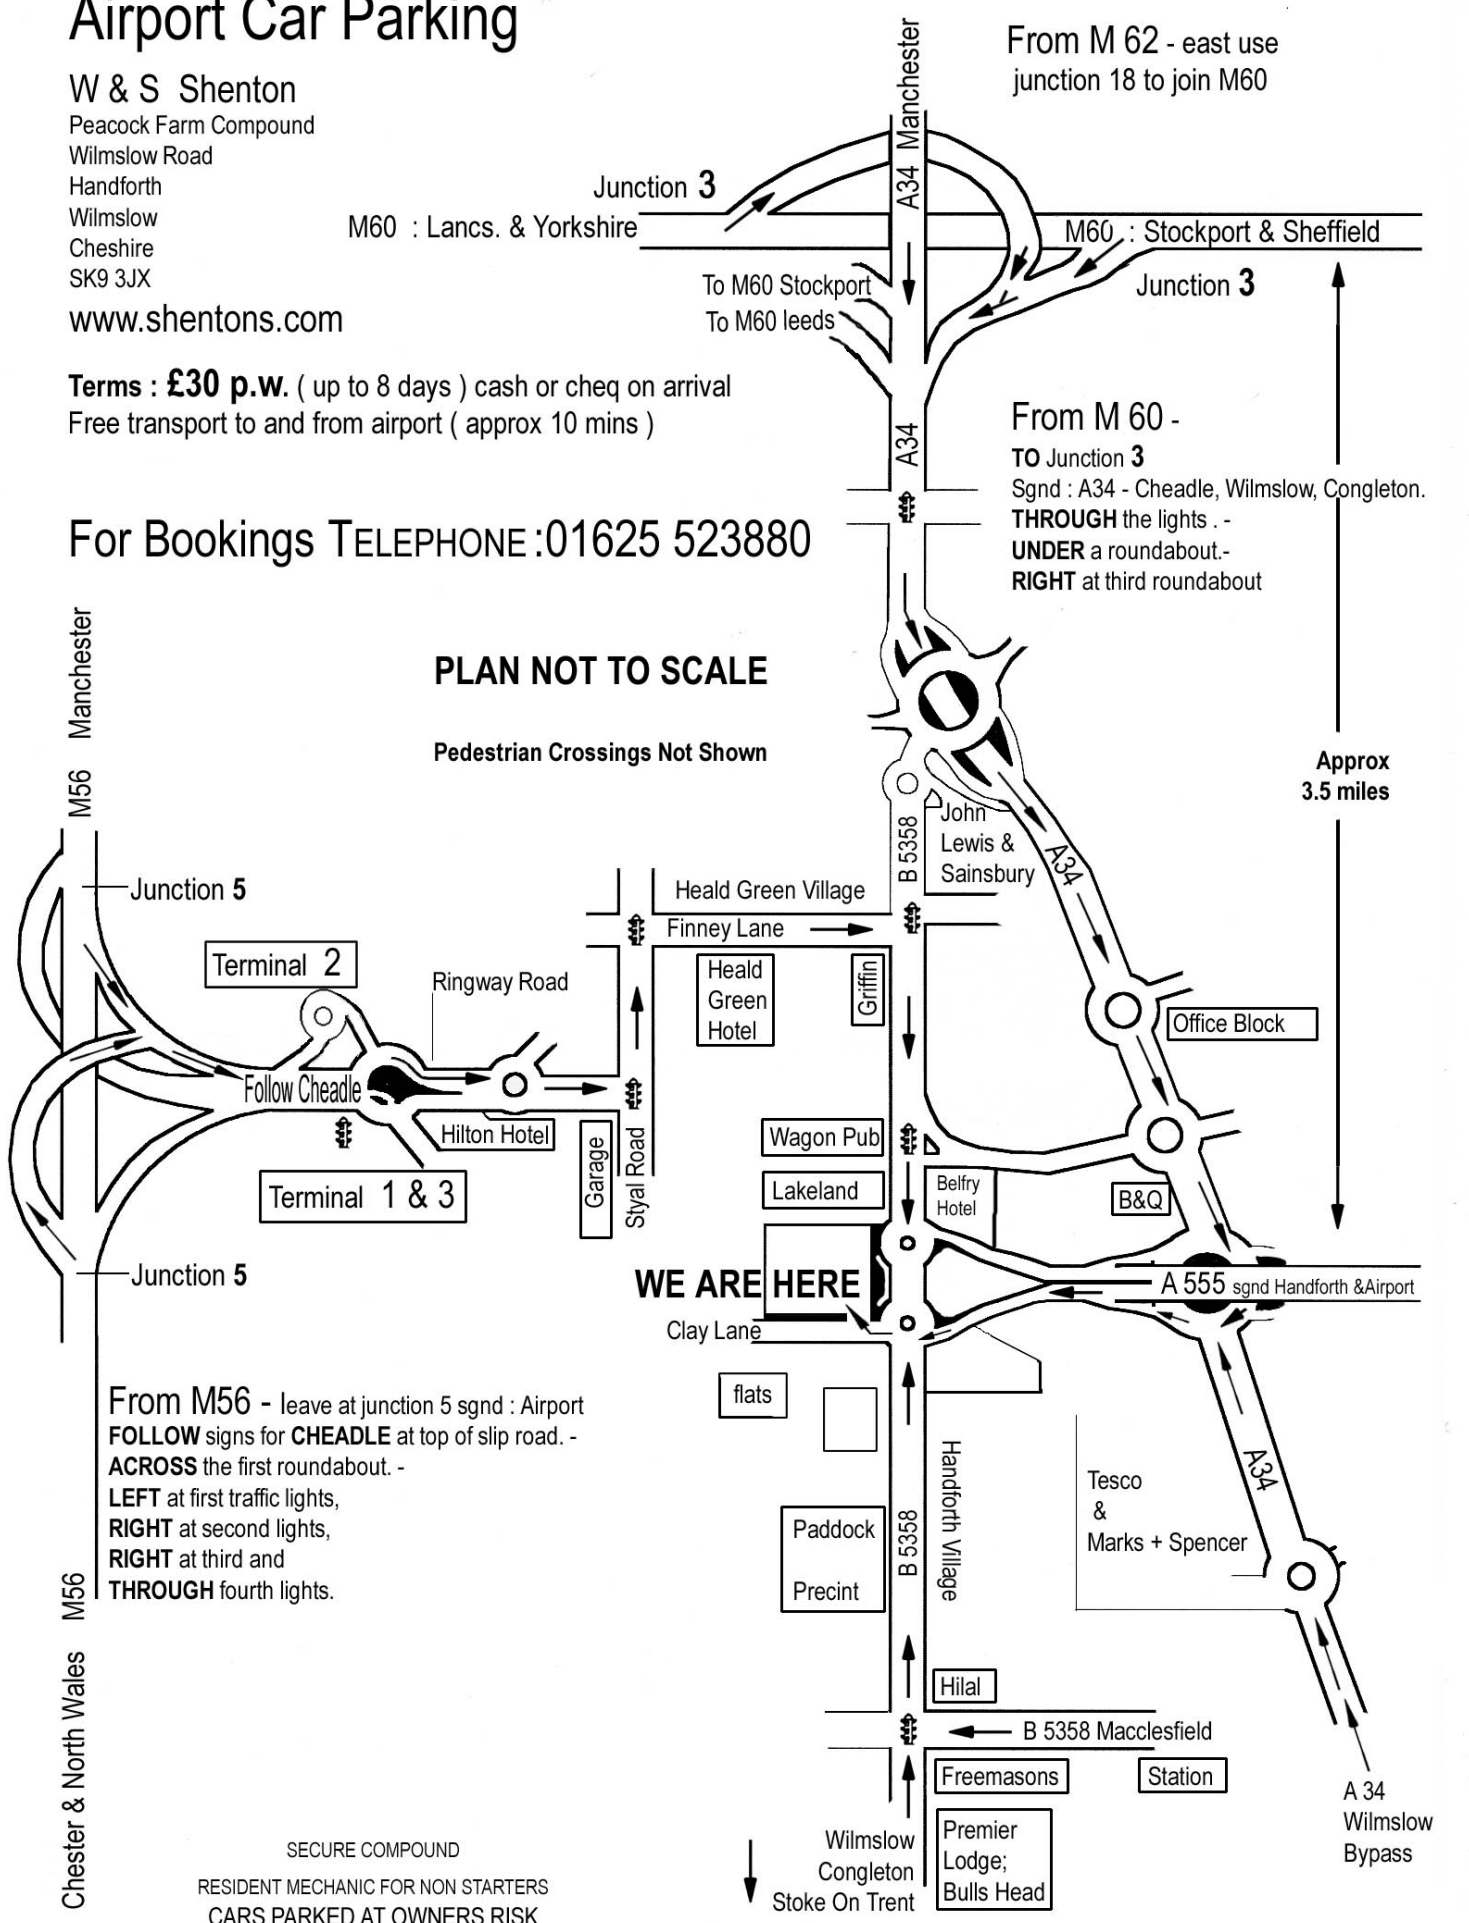

Airport Car Parking

W & S Shenton

Peacock Farm Compound
 Wilmslow Road
 Handforth
 Wilmslow
 Cheshire
 SK9 3JX

www.shentons.com

Terms : £30 p.w. (up to 8 days) cash or cheq on arrival

Free transport to and from airport (approx 10 mins)

PLAN NOT TO SCALE

Pedestrian Crossings Not Shown

Approx
 3.5 miles

WE ARE HERE

From M56 - leave at junction 5 sgnd : Airport
FOLLOW signs for **CHEADLE** at top of slip road. -

ACROSS the first roundabout. -

LEFT at first traffic lights,

RIGHT at second lights,

RIGHT at third and

THROUGH fourth lights.

SECURE COMPOUND

RESIDENT MECHANIC FOR NON STARTERS
 CARS PARKED AT OWNERS RISK