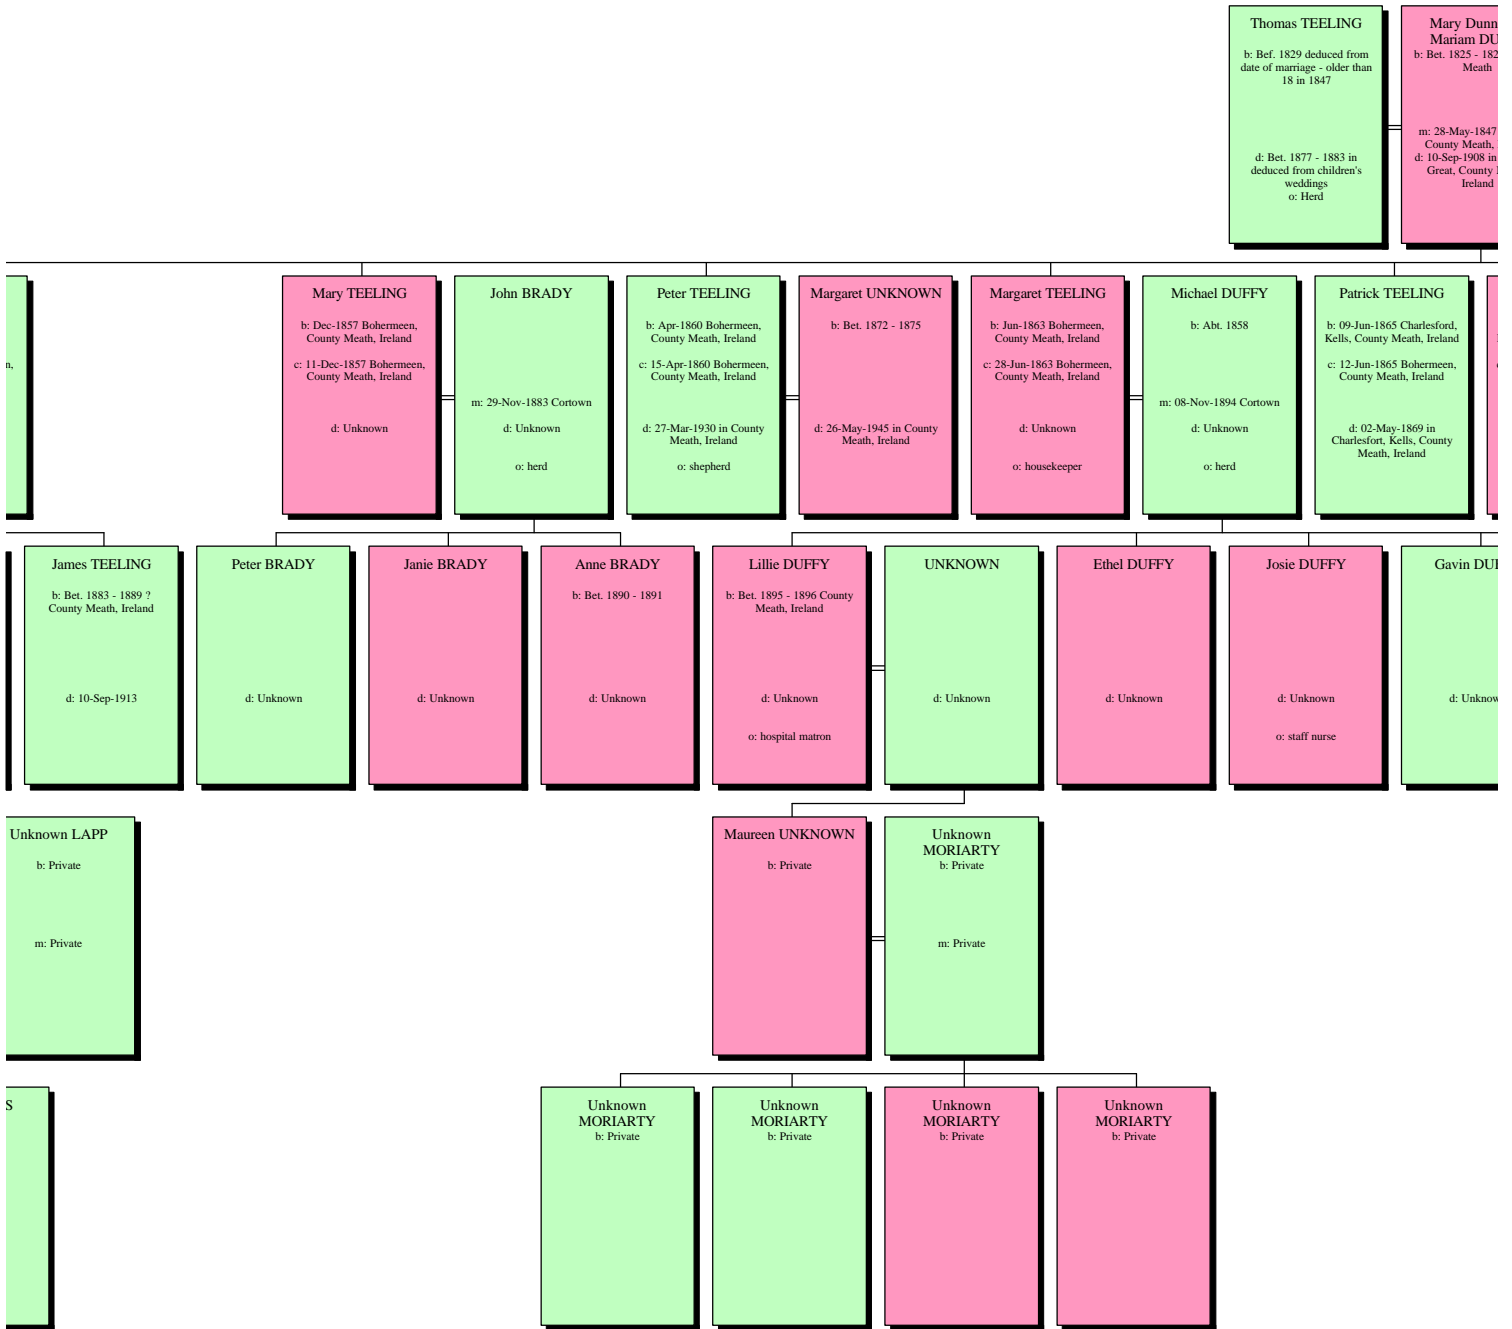

Edward Malachy Vincent TEELING
b: 22-Jan-1878 Finchley, Middlesex
d: 24-Jun-1957 in Battersea, London
o: Civil Servant

Nellie VYSE
b: 1880 Milton nr Stoke on Trent
m: 27-Jul-1907 Islington, London
d: 09-Sep-1961 in Battersea

(male) TEELING
b: 31-Oct-1942 Southport, Lancashire
d: 31-Oct-1942 in Southport, Lancashire

Descendants of Thomas TEELING and Mary DUNNE of

of Athgaine Great, Charlesfort near Kells (13-Apr-2001)