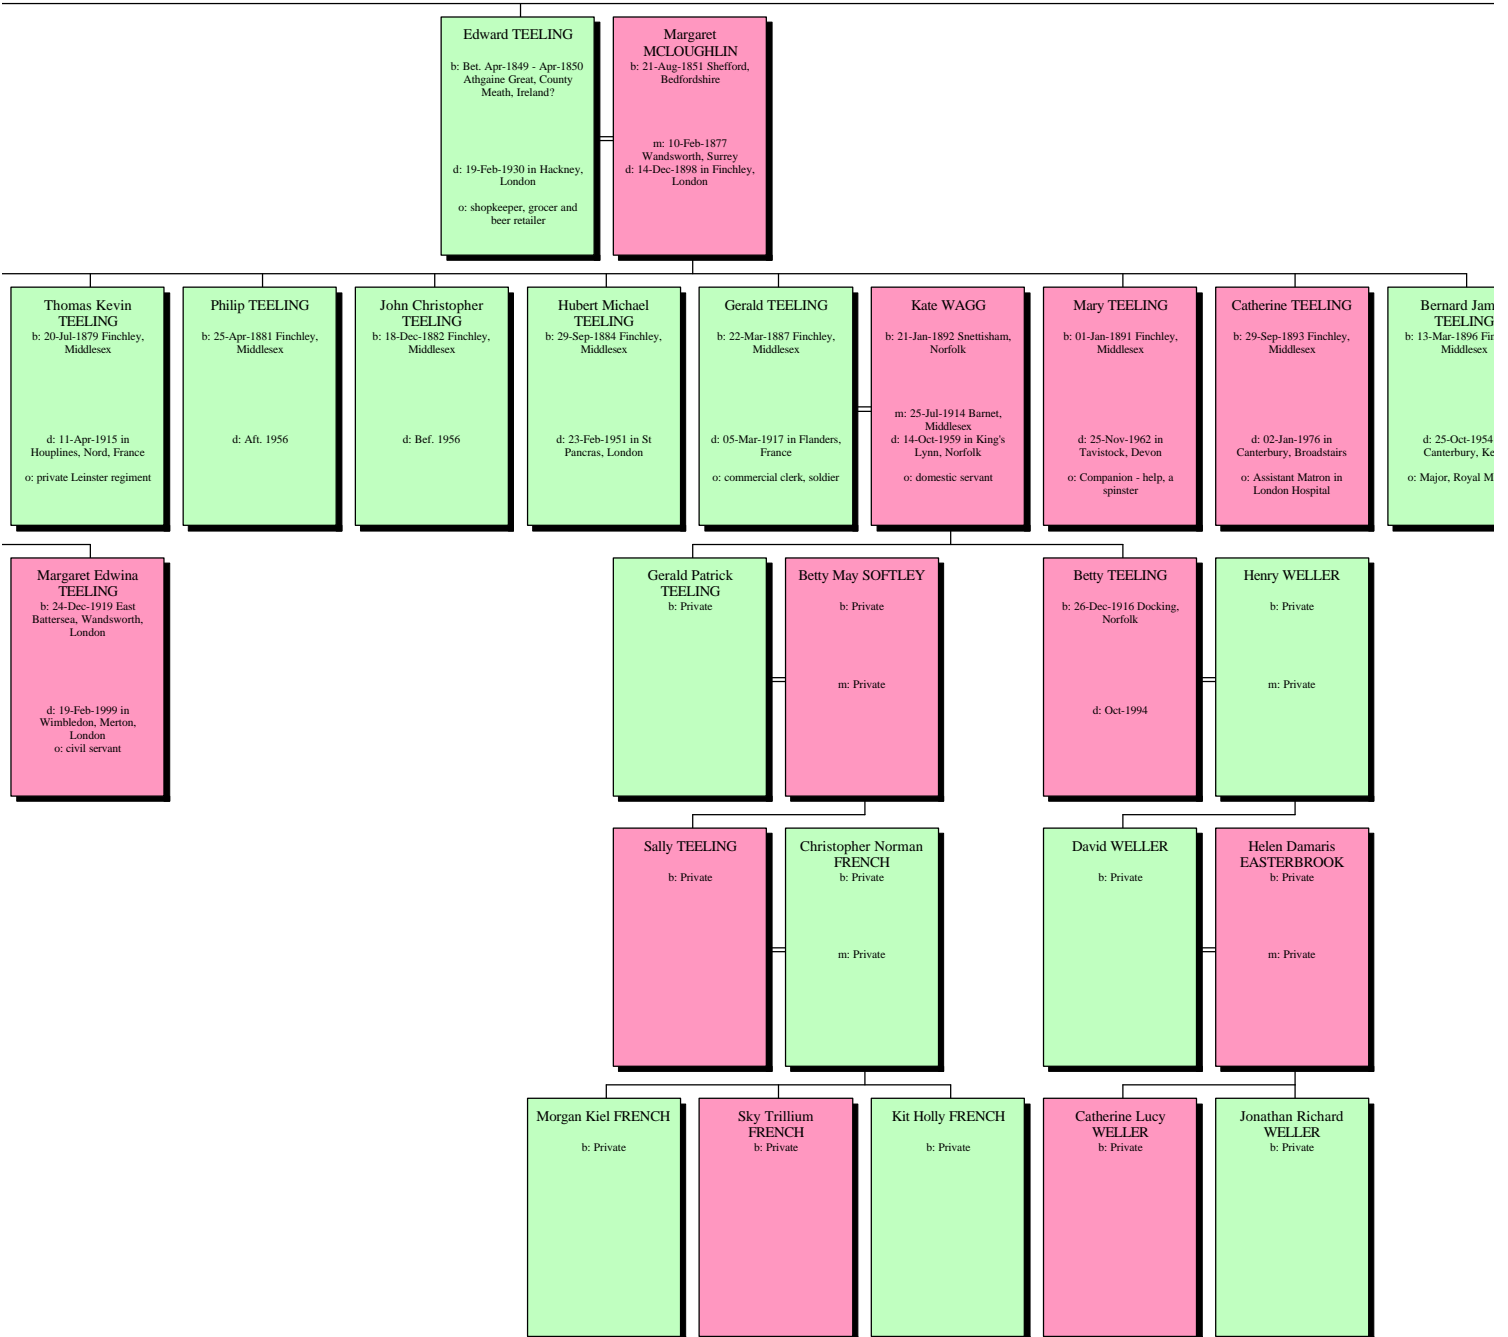

Edward Malachy Vincent TEELING
b: 22-Jan-1878 Finchley, Middlesex
d: 24-Jun-1957 in Battersea, London
o: Civil Servant

Nellie VYSE
b: 1880 Milton nr Stoke on Trent
m: 27-Jul-1907 Islington, London
d: 09-Sep-1961 in Battersea

Edward Charles TEELING
b: 18-Sep-1910 Stamford le Hope, Essex
d: 03-Nov-1946
o: Private 6148531, East Surrey Regiment

Winifred Ethel ROCHESTER
b: Abt. 1909
m: Abt. 1935 Wandsworth
d: Abt. 1947 in Surrey

(male) TEELING
b: 31-Oct-1942 Southport, Lancashire
d: 31-Oct-1942 in Southport, Lancashire

Descendants of Thomas TEELING and Mary DUNNE of

of Athgaine Great, Charlesfort near Kells (13-Apr-2001)